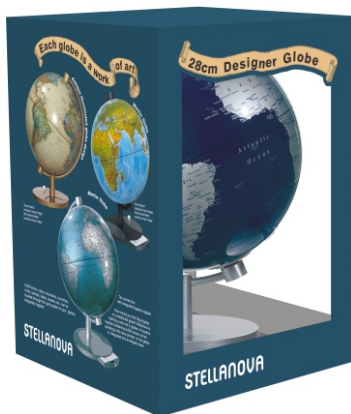

28 cm Globe

Product information

28 cm

Metallic globe
with metal meridian, globe silver / blue

- brilliant-colour, clear map image
- globe diameter 28 cm (11")
- approx. scale 1 : 46 million
- total height 37 cm (14,6")
- 794 geographical names

Packaging information

gift box packaging
window box with globe

shipping carton with 1 pc:
dimensions and weight
metric : 29 cm x 29 cm x 42 cm / 2,50 kg
imperial : 11,4" x 11,4" x 16,5" / 5,51 lb

Errors and alteration excepted v14.0