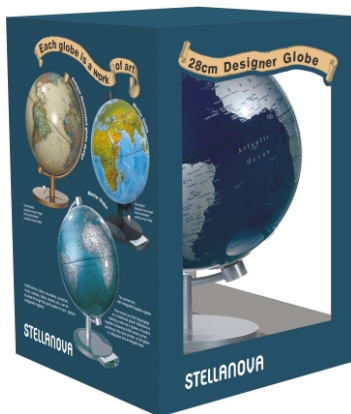

# 28 cm Globe

## Product information

---

28 cm

**Metallic globe**  
**with metal meridian, globe silver / blue**

- brilliant-colour, clear map image
- globe diameter 28 cm (11")
- approx. scale 1 : 46 million
- total height 37 cm (14,6")
- 794 geographical names

## Packaging information

---

**gift box packaging**  
window box with globe

**shipping carton** with 1 pc:  
dimensions and weight  
metric : 29 cm x 29 cm x 42 cm / 2,50 kg  
imperial : 11,4" x 11,4" x 16,5" / 5,51 lb