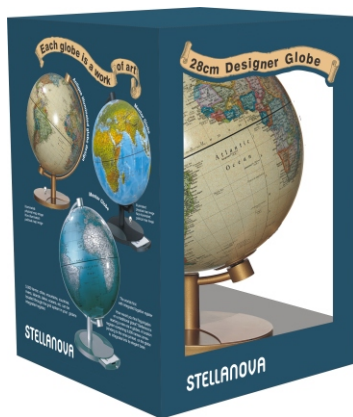

28 cm Globe

Product information

28 cm

Dual image globe with metal meridian, antique design

- brilliant-colour, clear map image
- globe diameter 28 cm (11")
- approx. scale 1 : 46 million
- total height 37 cm (14,6")
- 3194 geographical names
- including bulb (E14, 25 W, 110 or 230V)

non-illuminated:
political

illuminated:
geographical

Packaging information

gift box packaging

window box with the following:

- globe
- instruction for bulb change

shipping carton with 1 pc:

dimensions and weight

metric : 29 cm x 29 cm x 42 cm / 2,50 kg

imperial : 11,4" x 11,4" x 16,5" / 5,51 lb

Errors and alteration excepted v14.0

Order codes

	Item No.	GTIN / EAN Code
German	882874	4028465 82743 3
English	892874	4028465 92743 0
French	922874	4028465 22743 1
Korean	872874	4028465 02743 7